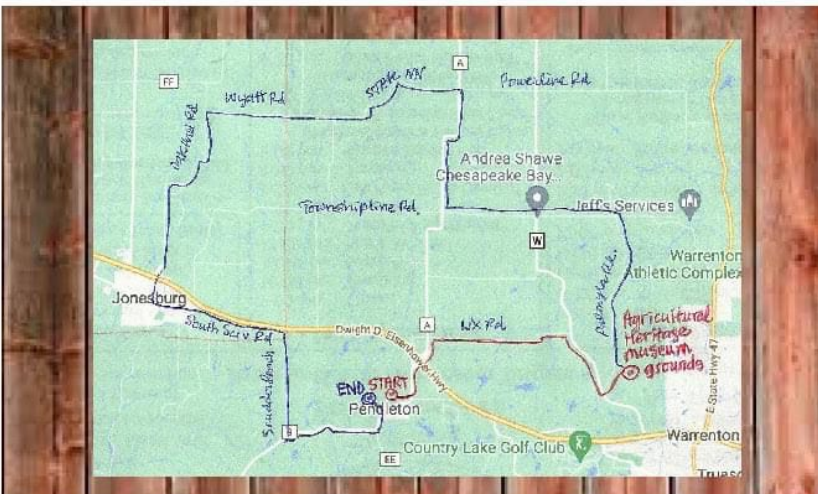

Warren County Old Thresher Association is pleased to host a

Benefit Tractor Cruise Sunday, May 22, 2022 11am to 4pm

Starting in Pendleton, MO and traveling to Warrenton and Jonesburg, MO, then, returning to Pendleton

W.C.O.T.A. to Host Benefit Tractor Cruise in May

To Raise Funds for Needed Repairs on the Nearly 100 Year Old A.D. Baker Steam Traction Engine

The Warren County Old Threshers Association would like to invite you to join our Tractor Cruise event to benefit our A.D. Baker Steam Traction Engine, scheduled for **Sunday, May 22, 2022**. All proceeds and donations from this event will go directly to cover the costs of needed repairs on our A.D. Baker Engine. The entry donation is a suggested \$35.00 to enter one tractor in the line-up, and will include Lunch at our first stop, the Farm Heritage Museum and Thresher Grounds. The Tractor Cruise is set to start around 11:00 am, in Pendleton, MO. Come early and get

After lunch, we'll head North up Palmyra to Township Line road, where we'll head back West. From Township Line road, we'll head North on Hwy A for a few miles, until we get to Powerline road. We'll again head West on Powerline road as it turns into Missouri NN, and continues onto Wyatt road. From Wyatt road, we'll turn South on Oak Hall and travel across Interstate 70 into the town of Jonesburg, MO. We'll take the South Service Road East out of town towards Scudder Ranch Road. Making a right on Scudder Ranch, we'll travel South to Hwy B where we'll turn left and head East back to Pendleton, MO. We expect to end the Cruise back in Pendleton around 3:30 pm.